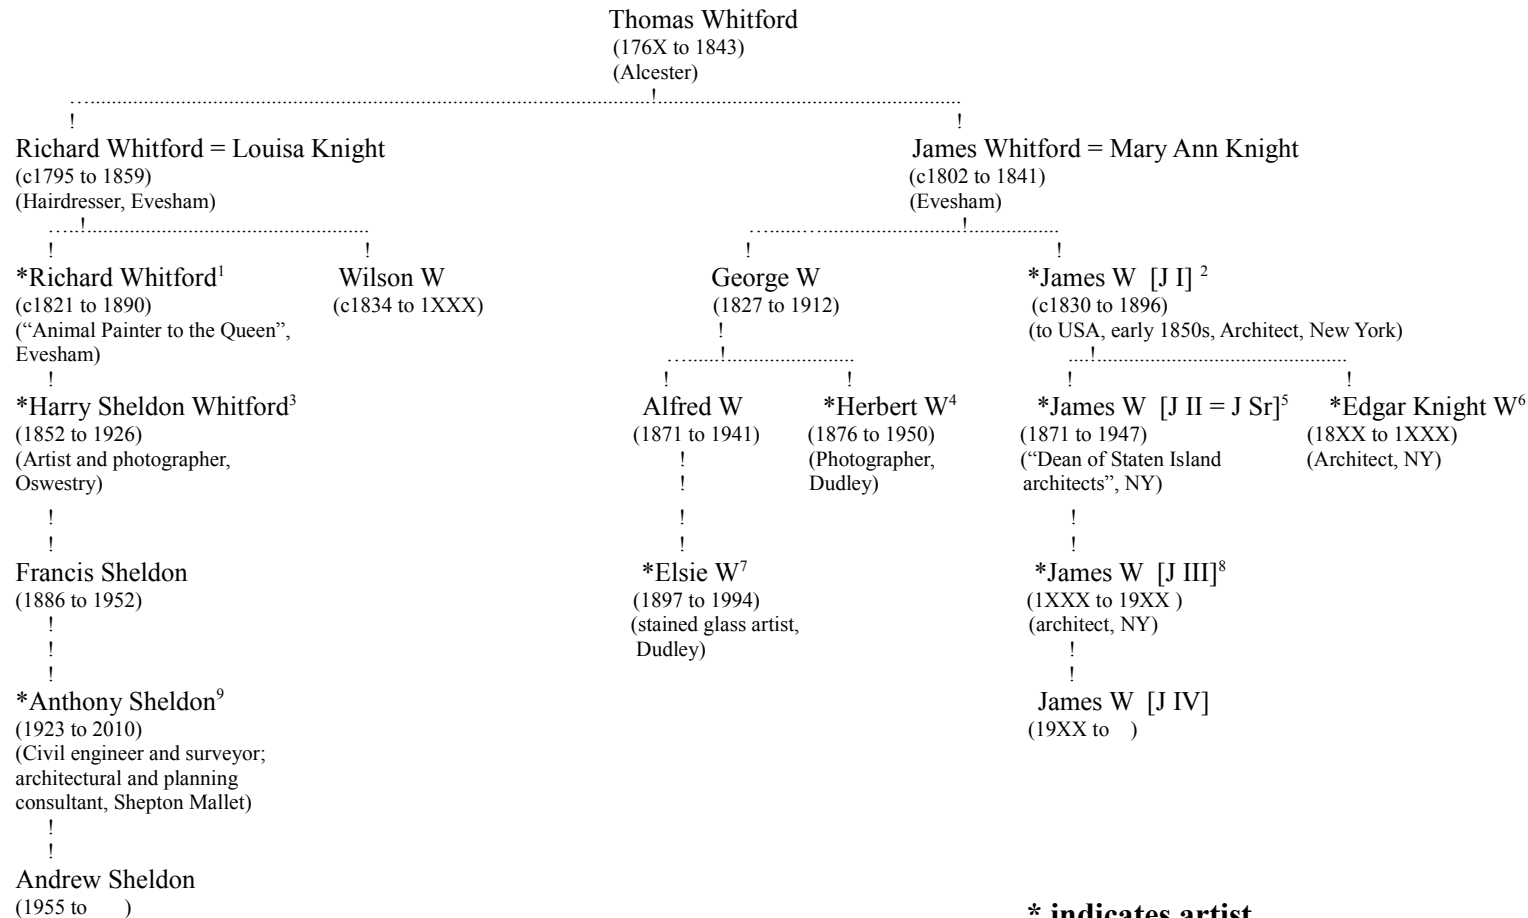

Selective Whitford family tree indicating artist of various descriptions

*** indicates artist**
Endnotes give further information, if available.

[Return to the contents page](#)

- 1 Richard Whitford (c1821 to 1890) (“Animal Painter to the Queen”, Evesham)
<http://www.whitfords.org.uk/>
- 2 James Whitford
- 3 Harry Sheldon Whitford (1852 to 1926) (Artist and photographer, Oswestry)
<http://www.whitfords.org.uk/>
- 4 Herbert Whitford (1876 to 1950) (Photographer, Dudley)
- 5 James W [J II = J Sr] (1871 to 1947) (“Dean of Staten Island architects”)
http://www.silive.com/homegarden/interiordesign/index.ssf/2011/02/on_the_deans_list_of_memorial.html
- 6 Edgar Knight Whitford (18XX to 1XXX) (Architect, NY)
- 7 Elsie Whitford (1897 to 1994, Dudley) (stained glass artist)
http://www.courtbarne.org.uk/voxall_whitford
http://www.flickr.com/search/?q=elsie+whitford&w=all&s=int&referer_searched=1
- 8 James W [J III] (1XXX to 19XX) (architect, NY)
- 9 Anthony Sheldon (1923 to 2010) (Civil engineer and surveyor; architectural and planning consultant, Shepton Mallet)
<http://www.sheldons.org.uk/>